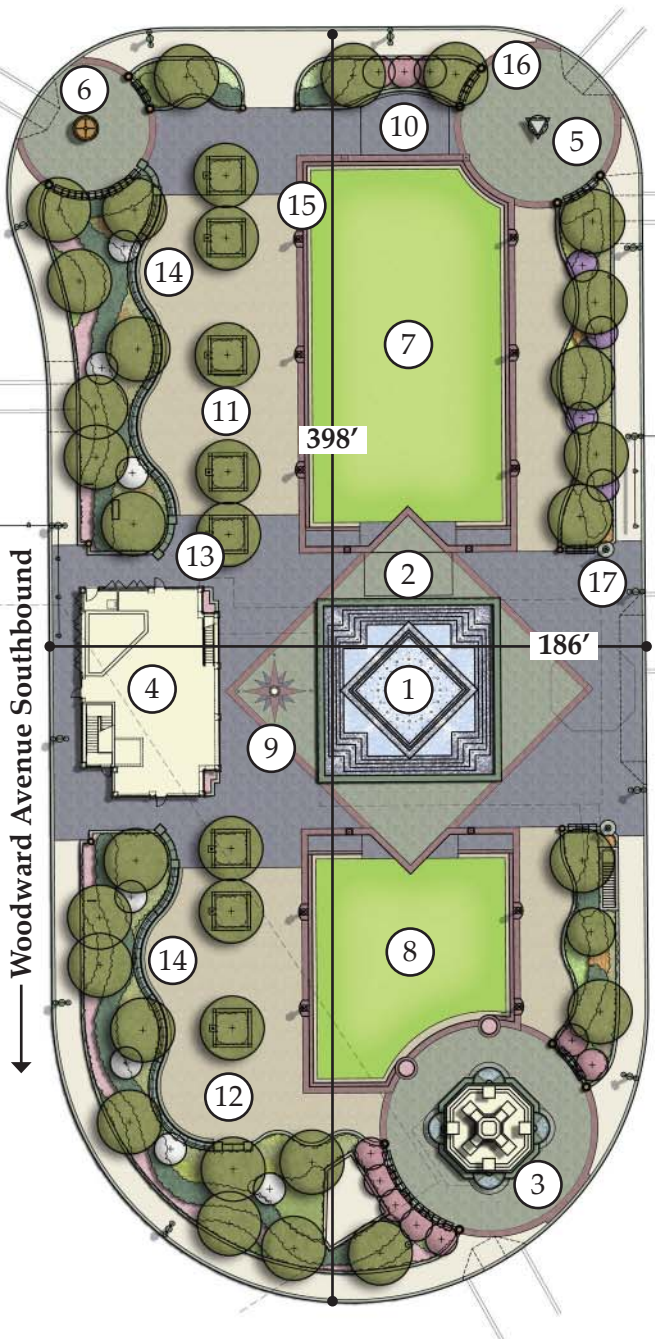

Legend

- | | | |
|---|--------------------------|--------------------------------------|
| 1. Woodward Fountain | 9. Point of Origin | 18. Restored John J. Bagley Fountain |
| 2. Fountain Stage | 10. North Stage | 19. Festival Plaza |
| 3. Michigan Soldiers & Sailors Monument | 11. North Sitting Garden | 20. Sun Gardens |
| 4. Park Cafe | 12. South Sitting Garden | 21. Rose Gardens |
| 5. Monroe Corner Marker | 13. Donor Walls | 22. Shade Gardens |
| 6. Woodward Corner Marker | 14. Waterwall | 23. Kiosk |
| 7. North Lawn/Winter Ice Rink | 15. Trellis Lights | 24. Garden Lights |
| 8. South Lawn | 16. Garden Urns | |
| | 17. East Plaza | |