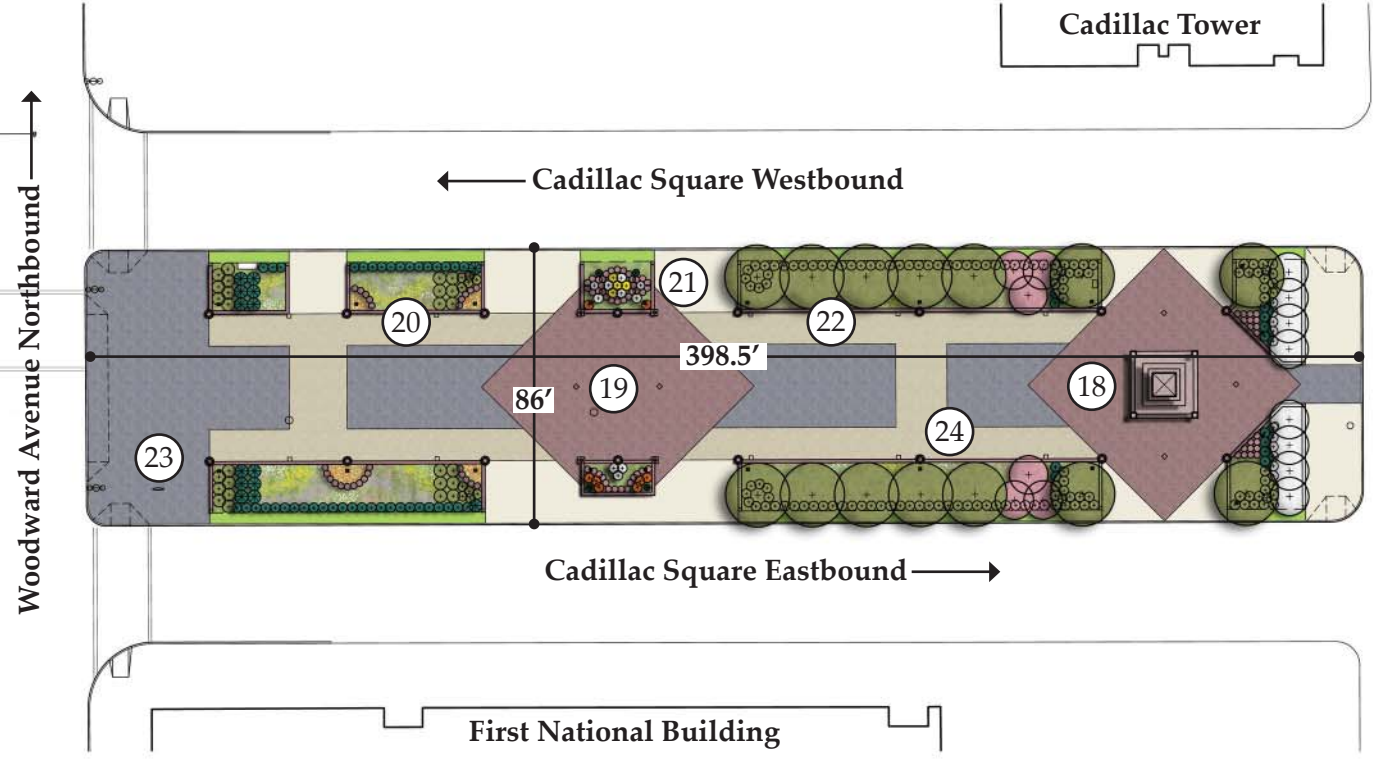

Legend

- | | | |
|---|--------------------------|--------------------------------------|
| 1. Woodward Fountain | 9. Point of Origin | 18. Restored John J. Bagley Fountain |
| 2. Fountain Stage | 10. North Stage | 19. Festival Plaza |
| 3. Michigan Soldiers & Sailors Monument | 11. North Sitting Garden | 20. Sun Gardens |
| 4. Park Cafe | 12. South Sitting Garden | 21. Rose Gardens |
| 5. Monroe Corner Marker | 13. Donor Walls | 22. Shade Gardens |
| 6. Woodward Corner Marker | 14. Waterwall | 23. Kiosk |
| 7. North Lawn/Winter Ice Rink | 15. Trellis Lights | 24. Garden Lights |
| 8. South Lawn | 16. Garden Urns | |
| | 17. East Plaza | |